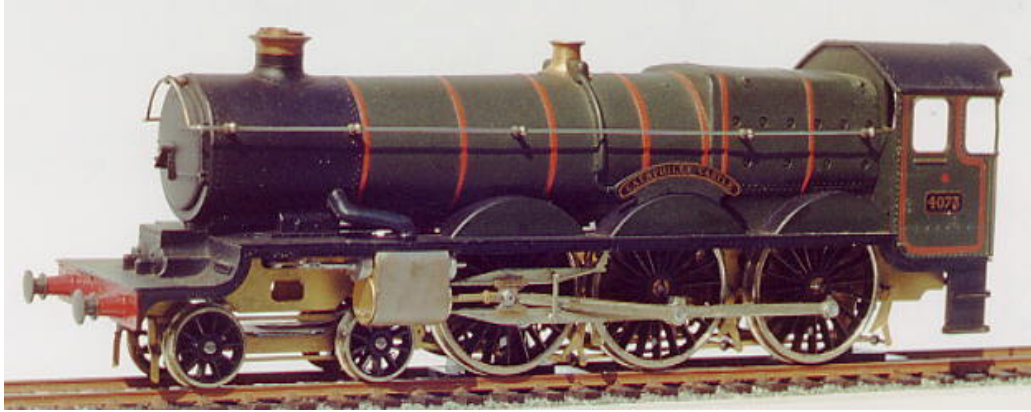

GWR Prototypes continued

LCP24 GWR Castle/Star, seen under an Airfix/Dapol/Hornby plastic body.